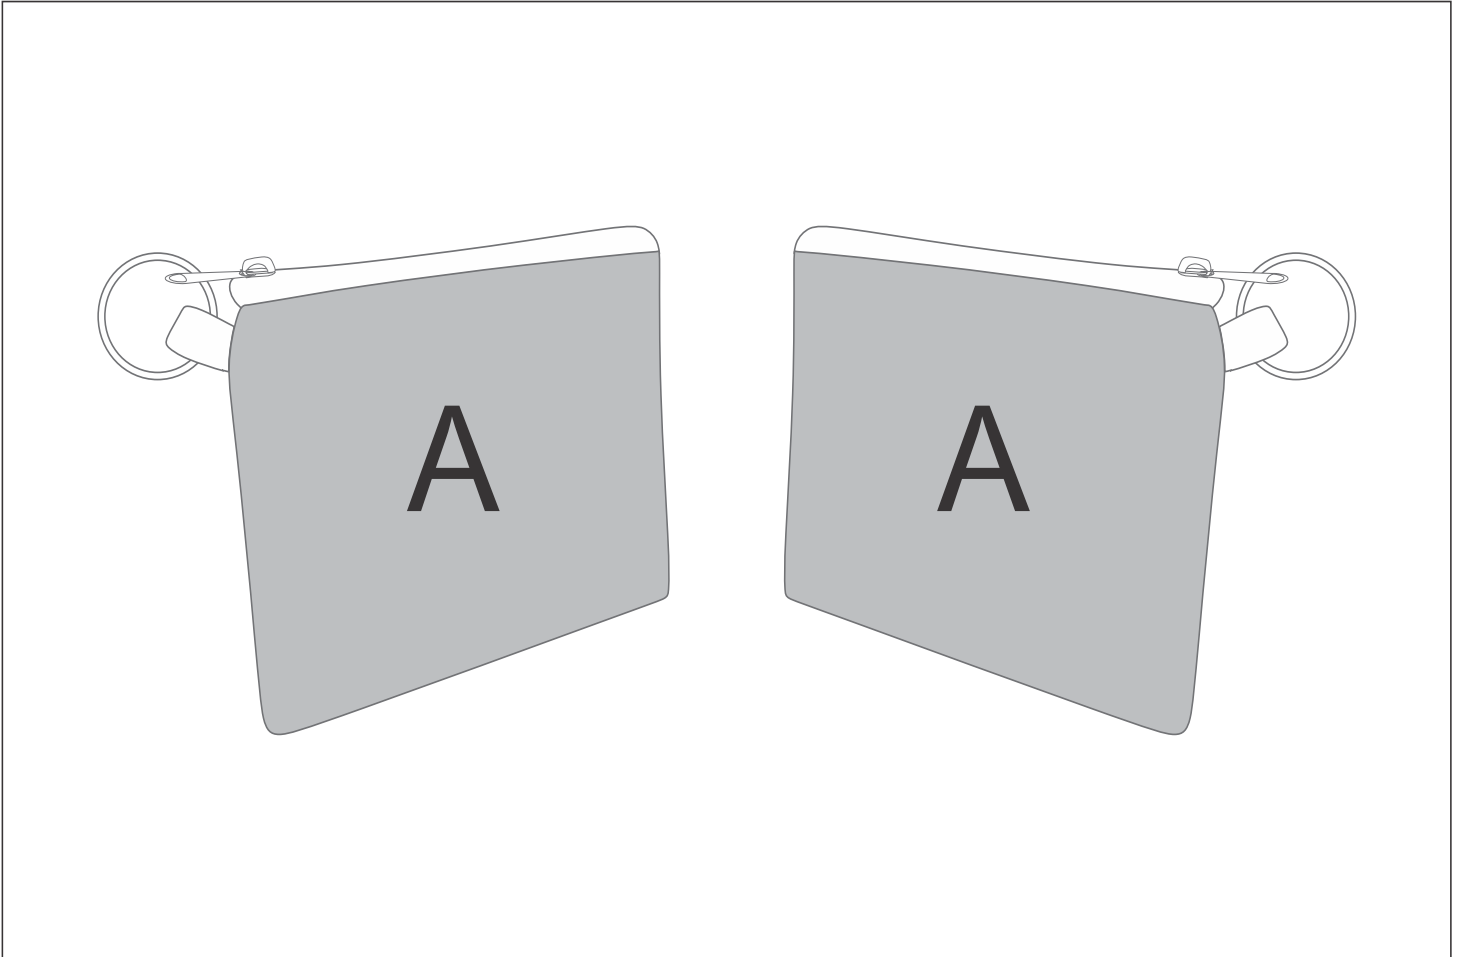

BC-HP-63-G

Hoppla Quirky RPET Credit Card & Coin Purse

Need to know:

Includes 1-Position Sublimation (setup fees apply)

- Please Note: We cannot guarantee 100% logo Alignment on all Brandable Panels

Branding Options:

Position	Branding Method (Branding Code)	No. of Colours	Dimension
A	Custom Sublimation A (CPSUB-A)	Full Colour	160mm wide x 250mm high